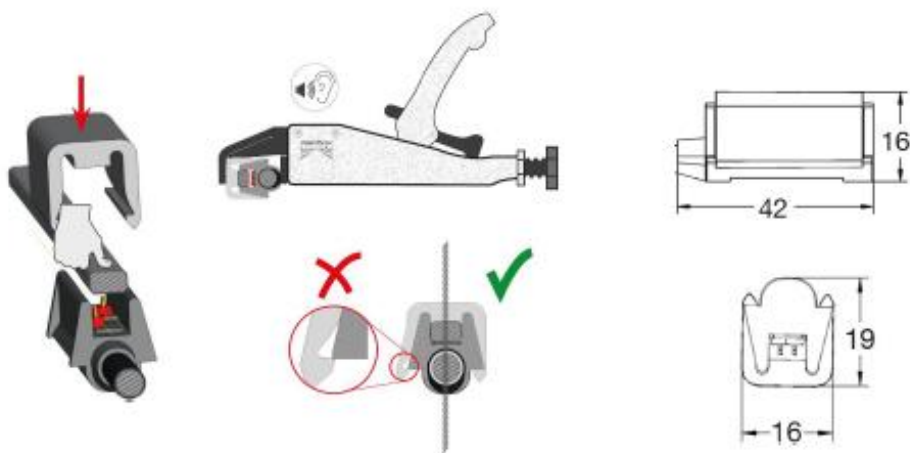

P&R - Accessories

Necessary accessories for P&R connector

ARTICLE NUMBER

2-Core Flat Cable 25 m/reel	17-7225-407
10 Pieces Caps	15-5971-014
10 Pieces End Caps Square	15-5729-014
P&R Clip Tool	10-1000-517

MOUNTING INSTRUCTIONS

These data can have a tolerance value of $\pm 15\%$. Typing and printing errors reserved.