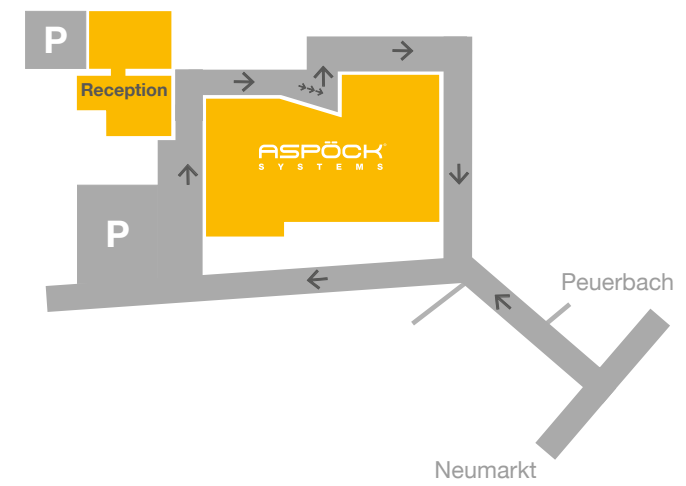

>> PATH FINDER <<

DRIVING DIRECTIONS

- ENGELHARTSZELL via B130 Kessler Landesstraße
- LINZ via B129 driving direction Schärding/Inn
- WELS via B137 driving direction Schärding/Inn
- SALZBURG via A1/Highway Exit Eugendorf, drive on B1 and Kobernauber Landesstraße to Ried im Innkreis, drive on B141a driving direction Riedau, continue on B137 direction Kallham, turn left on Peuerbacher Bezirksstraße direction Pötting / Peuerbach / Steegen