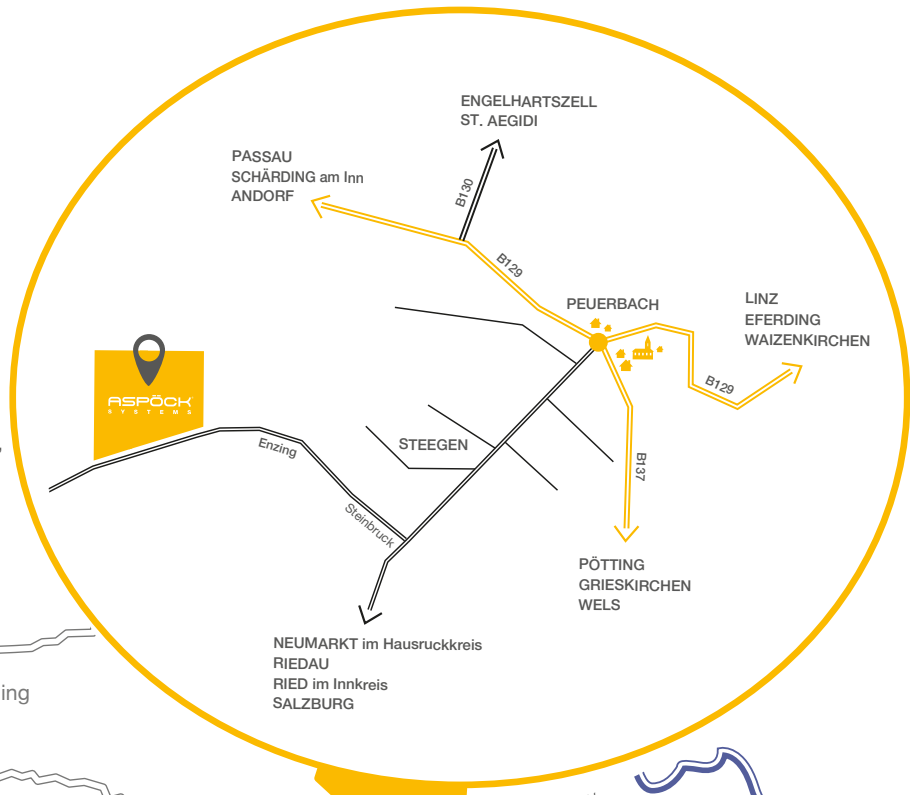

>> PATH FINDER <<

DRIVING DIRECTIONS

- ENGELHARTSZELL via B130 Kessler Landesstraße
- LINZ via B129 driving direction Schärding/Inn
- WELS via B137 driving direction Schärding/Inn
- SALZBURG via A1/Highway Exit Eugendorf, drive on B1 and Kobernauber Landesstraße to Ried im Innkreis, drive on B141a driving direction Riedau, continue on B137 direction Kallham, turn left on Peuerbacher Bezirksstraße direction Pötting / Peuerbach / Steegen